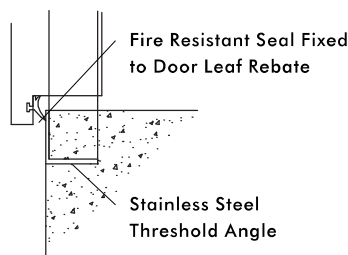

The TDH55/EX external door is designed for use on exterior of buildings with composite insulated panels external facades. The key design features of our external door are:

- ∅ Insulation values compatible with the external facades (0.34 W/m²).
- ∅ Due to our flexible fabrication and construction methods, external finish can match exactly that of the external facade.
- ∅ A variety of locking systems from emergency escape panic bar or break glass to euro cylinders with or without external access.
- ∅ Rebated leaf incorporates full four-sided gasket seal to frame and threshold reducing air leakage as well as being insect and rodent proof.
- ∅ Doors are available in 30 or 60 minute fire rating.

SECTION

ELEVATION

PLAN

DETAIL A

Threshold detail A where change in floor level is possible. This detail provides best air pressure seal.

DETAIL B

Threshold detail B where floor is level or sloped. This option can include a patent threshold plate if required.