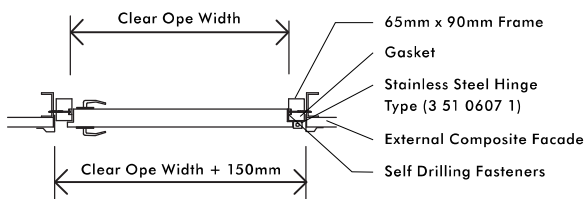

The TDH55/EX external door is designed for use on exterior of buildings with composite insulated panels external facades. The key design features of our external door are:

- ∅ Insulation values compatible with the external facades (0.34 W/m²).
- ∅ Due to our flexible fabrication and construction methods, external finish can match exactly that of the external facade.
- ∅ A variety of locking systems from emergency escape panic bar or break glass to euro cylinders with or without external access.
- ∅ Rebated leaf incorporates full four-sided gasket seal to frame and threshold reducing air leakage as well as being insect and rodent proof.
- ∅ Doors are available in 30 or 60 minute fire rating.

SECTION

ELEVATION

PLAN

DETAIL A

Threshold detail A where change in floor level is possible. This detail provides best air pressure seal.

DETAIL B

Threshold detail B where floor is level or sloped. This option can include a patent threshold plate if required.

SPECIFICATION

Door leaf

Rebated Leaf
60mm door leaf thickness
Snap in silicone rubber sealing gasket

Finish

Stainless steel with circular polished finish and matt brush finish
Plastisol HP200 or PVF2 in a variety of colours
Food Safe laminated steel finish, 0.6mm thickness