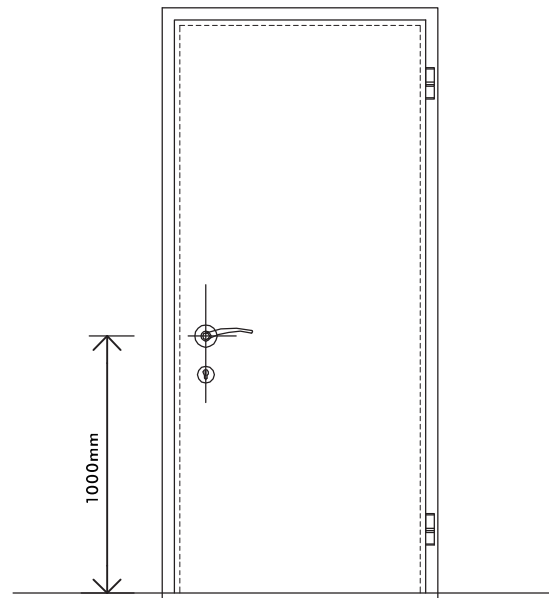

The TDH55/EX external door is designed for use on exterior of buildings with composite insulated panels external facades. The key design features of our external door are:

- ∅ Insulation values compatible with the external facades (0.34 W/m²).
- ∅ Due to our flexible fabrication and construction methods, external finish can match exactly that of the external facade.
- ∅ A variety of locking systems from emergency escape panic bar or break glass to euro cylinders with or without external access.
- ∅ Rebated leaf incorporates full four-sided gasket seal to frame and threshold reducing air leakage as well as being insect and rodent proof.
- ∅ Doors are available in 30 or 60 minute fire rating.

SECTION

ELEVATION

PLAN

DETAIL A

Threshold detail A where change in floor level is possible. This detail provides best air pressure seal.

DETAIL B

Threshold detail B where floor is level or sloped. This option can include a patent threshold plate if required.