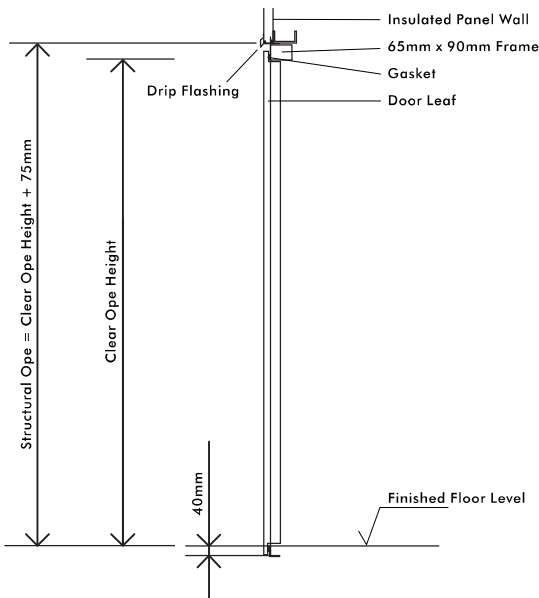

The TDH55/EX external door is designed for use on exterior of buildings with composite insulated panels external facades. The key design features of our external door are:

- ∅ Insulation values compatible with the external facades (0.34 W/m²).
- ∅ Due to our flexible fabrication and construction methods, external finish can match exactly that of the external facade.
- ∅ A variety of locking systems from emergency escape panic bar or break glass to euro cylinders with or without external access.
- ∅ Rebated leaf incorporates full four-sided gasket seal to frame and threshold reducing air leakage as well as being insect and rodent proof.
- ∅ Doors are available in 30 or 60 minute fire rating.

SECTION

ELEVATION

PLAN

DETAIL A

Threshold detail A where change in floor level is possible. This detail provides best air pressure seal.

DETAIL B

Threshold detail B where floor is level or sloped. This option can include a patent threshold plate if required.