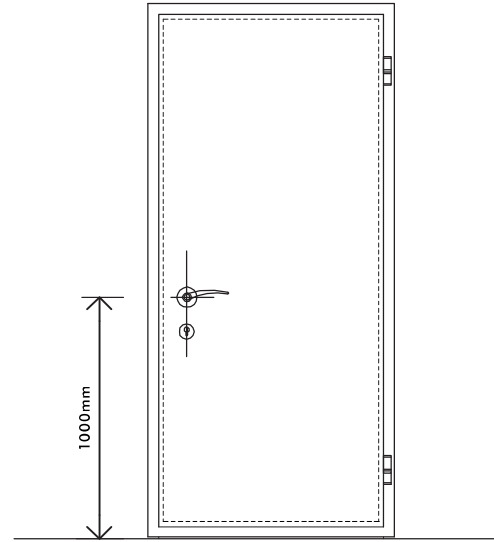

SECTION-PLANT ON FRAME

ELEVATION

PLAN-BUILT IN FRAME

DETAIL A

DETAIL B

Threshold detail A suitable for cold/freezer rooms with raised floor

Threshold detail B where floor is level or sloped. This option can include a patent threshold plate if required or automatic drop gasket

SPECIFICATIONS

Door leaf

Rebated leaf

60mm door thickness for ambient grade

75mm door thickness for chill grade

90mm door thickness for freezer grade

Cold bridging prevented by high density insulated core

Snap in silicone rubber gasket and thermal break