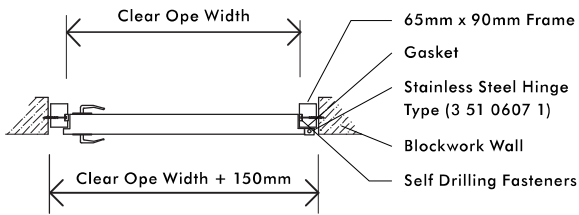

PLAN-BUILT IN FRAME