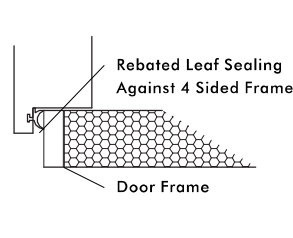

PLAN-BUILT IN FRAME