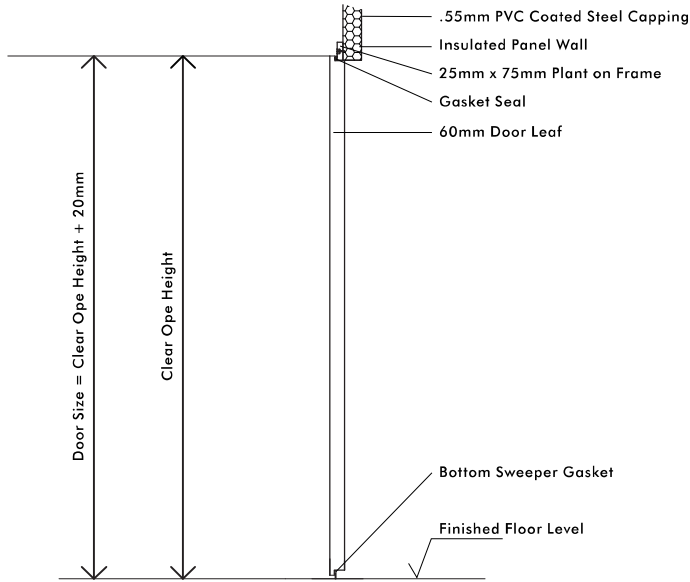

SECTION-PLANT ON FRAME

ELEVATION

PLAN-BUILT IN FRAME

DETAIL A

DETAIL B

Threshold detail A suitable for cold/freezer rooms with raised floor

Threshold detail B where floor is level or sloped. This option can include a patent threshold plate if required or automatic drop gasket

SPECIFICATIONS

Door leaf

Rebated leaf

60mm door thickness for ambient grade

75mm door thickness for chill grade

90mm door thickness for freezer grade

Cold bridging prevented by high density insulated core

Snap in silicone rubber gasket and thermal break